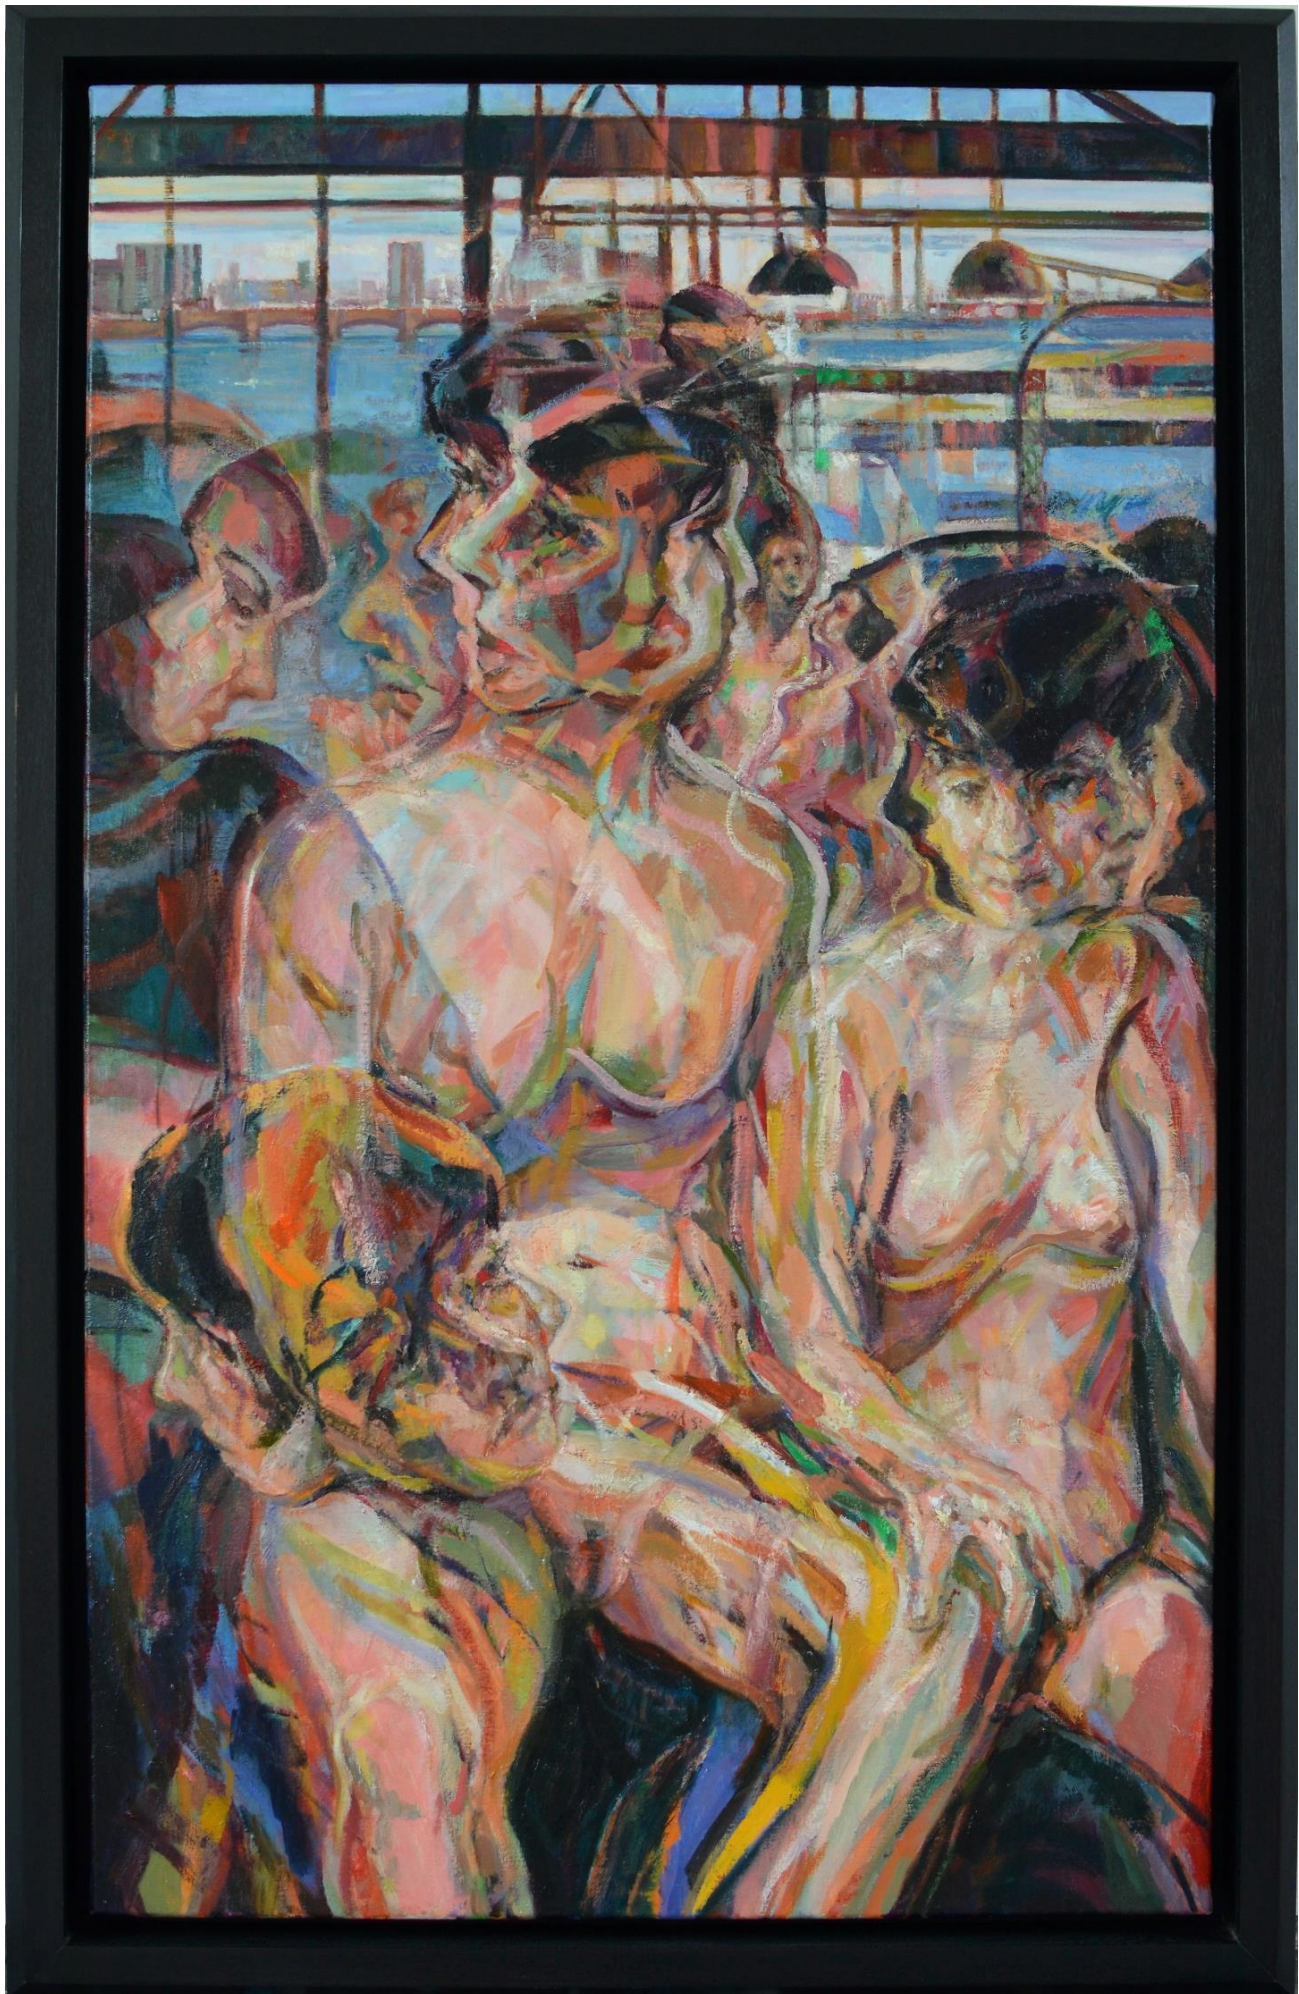

Clive Head; Complete Paintings and Selected Drawings from The Visionary Cubist Series 2019-24

Perdix and the Pilot 2021-2024 oil on canvas 48½ x 37 inches

The Last Victorian 2023-2024 oil on canvas 52 x 42 ½ inches

Shepherd Market (The Black Sheep) 2019-2024 oil on canvas 40 x 30 inches

Sinnerman (Faulkner's Medicament) 2020-2024 oil on canvas 30 x 40 inches

Playing Fields of Actaeon 2020-2024 oil on canvas 50 ½ x 36 inches

"Shore Leave", For Otto Dix, With Love 2020-2024 oil on canvas 40 x 30 inches

"Tempest", For Kokoschka, With Love 2020-2024 oil on canvas 30 x 40 inches

Pasiphae's Crib (Conception of the Minotaur) oil on canvas 2021-2024 78 3/4 x 57 1/2 inches

Eyes of Ladon (The Hesperides) 2021-2023 oil on canvas 37 x 43 ½ inches

Trespass (Der Blaue Reiter) 2021-2023 oil on canvas 33 x 24 inches

Of Stone and Hollow Earth 2021-2023 oil on canvas 35 x 29 ½ inches