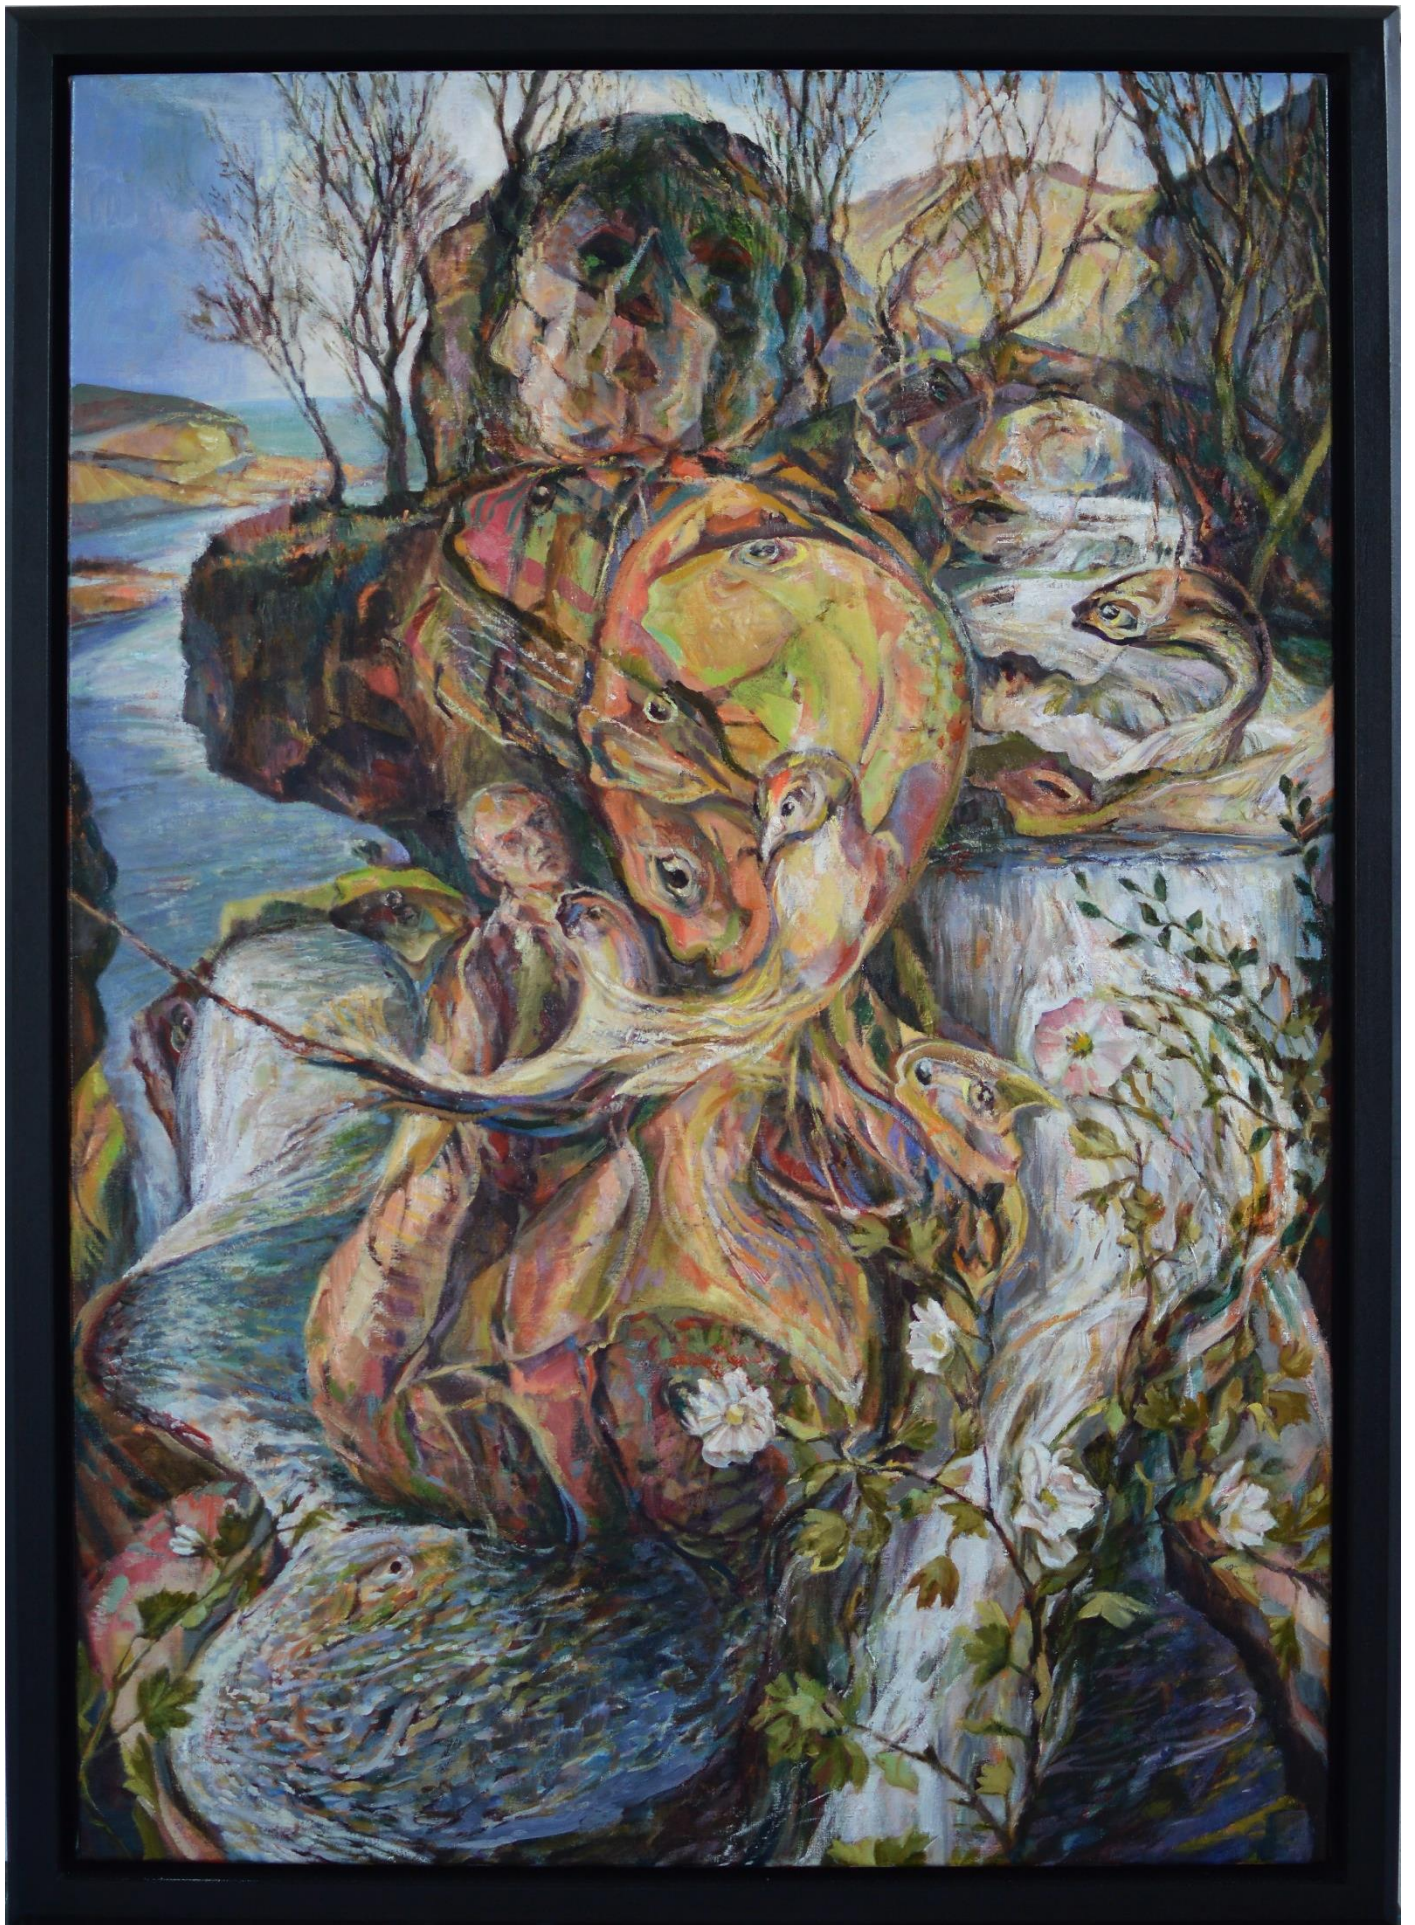

Clive Head; Complete Paintings and Selected Drawings from The Visionary Cubist Series 2019-24

Perdix and the Pilot 2021-2024 oil on canvas 48½ x 37 inches

The Last Victorian 2023-2024 oil on canvas 52 x 42 ½ inches

Eyes of Ladon (The Hesperides) 2021-2023 oil on canvas 37 x 43 ½ inches

Trespass (Der Blaue Reiter) 2021-2023 oil on canvas 33 x 24 inches

Of Stone and Hollow Earth 2021-2023 oil on canvas 35 x 29 ½ inches

Lifeguard for the Fountainheads 2019-2024 oil on canvas 44 x 27 inches

Song of Syrinx 2020-2024 oil on canvas 40 x 30 inches

And in Green Acres 2021-2023 oil on canvas 40 x 37 inches

And the Riders of Oz 2020-2024 oil on canvas 40 x 30 inches

Willow Wives 2020-2024 oil on canvas 40 x 32 inches

Angler's Catch 2021-2024 oil on canvas 34 x 48 inches

Egger of Bethel 2021-2023 oil on canvas 28 x 32 inches

The Bride and The Lamb 2023-2024 oil on canvas 36 x 48 inches