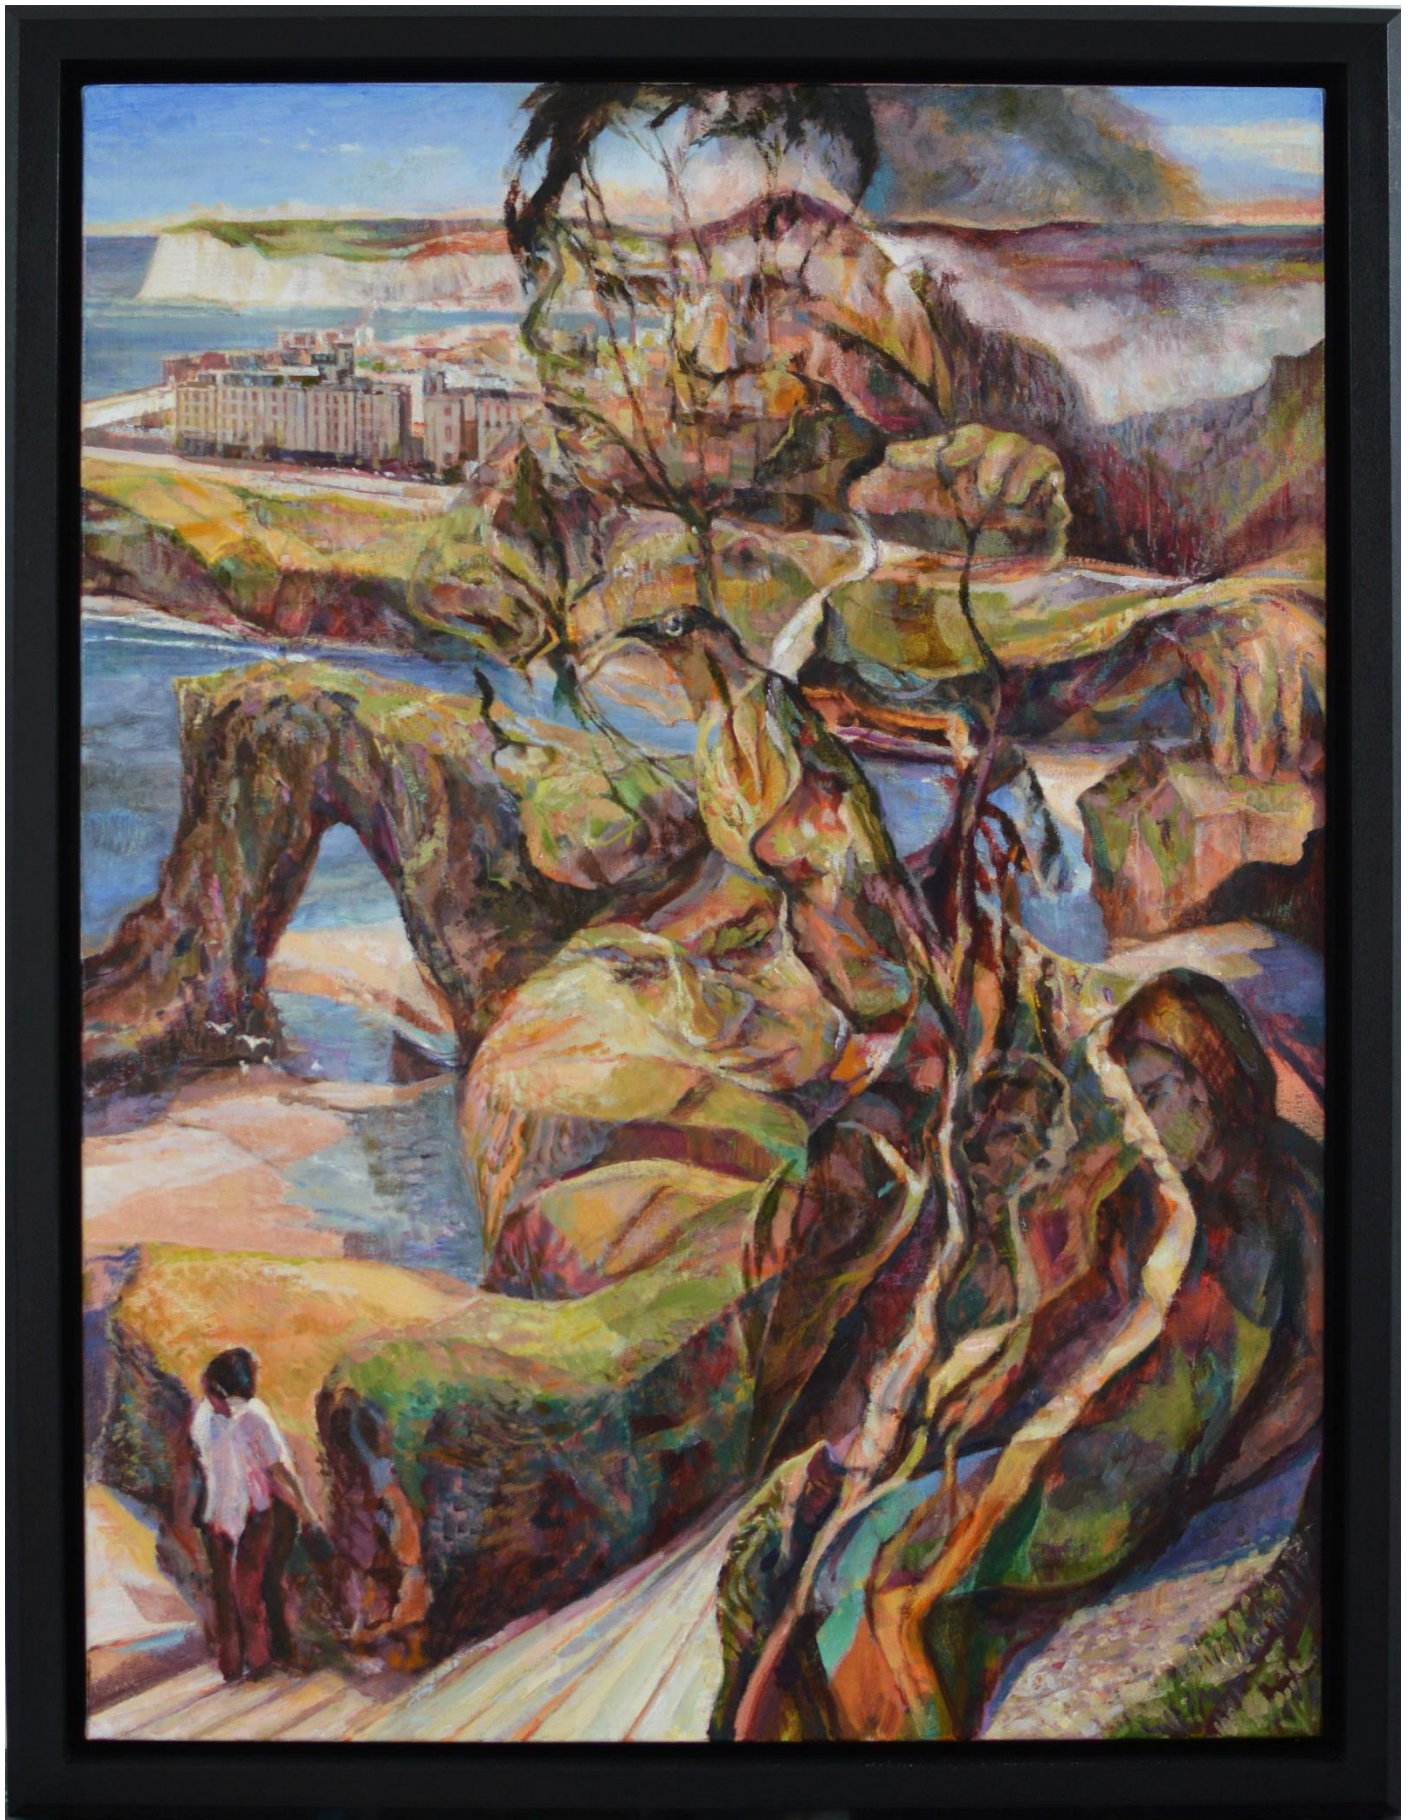

Clive Head; Complete Paintings and Selected Drawings from The Visionary Cubist Series 2019-24

Perdix and the Pilot 2021-2024 oil on canvas 48½ x 37 inches

The Last Victorian 2023-2024 oil on canvas 52 x 42 ½ inches

A Tall History of Sussex 2020-2023 oil on canvas 40 x 30 inches

Will of Oberon (with Serpents) 2021-2023 oil on canvas 30¾ x 50 inches

By a Pilgrims' Way 2021-2022 oil on canvas 30 x 33 inches

Bonnie White Queen, for Henry James 2021-2022 oil on canvas 76¾ x 47 inches (work in progress ?)

"Shore Leave", For Otto Dix, With Love 2020-2024 oil on canvas 40 x 30 inches

"Tempest", For Kokoschka, With Love 2020-2024 oil on canvas 30 x 40 inches

Pasiphae's Crib (Conception of the Minotaur) oil on canvas 2021-2024 78 3/4 x 57 1/2 inches

Eyes of Ladon (The Hesperides) 2021-2023 oil on canvas 37 x 43 ½ inches

Trespass (Der Blaue Reiter) 2021-2023 oil on canvas 33 x 24 inches

Of Stone and Hollow Earth 2021-2023 oil on canvas 35 x 29 ½ inches